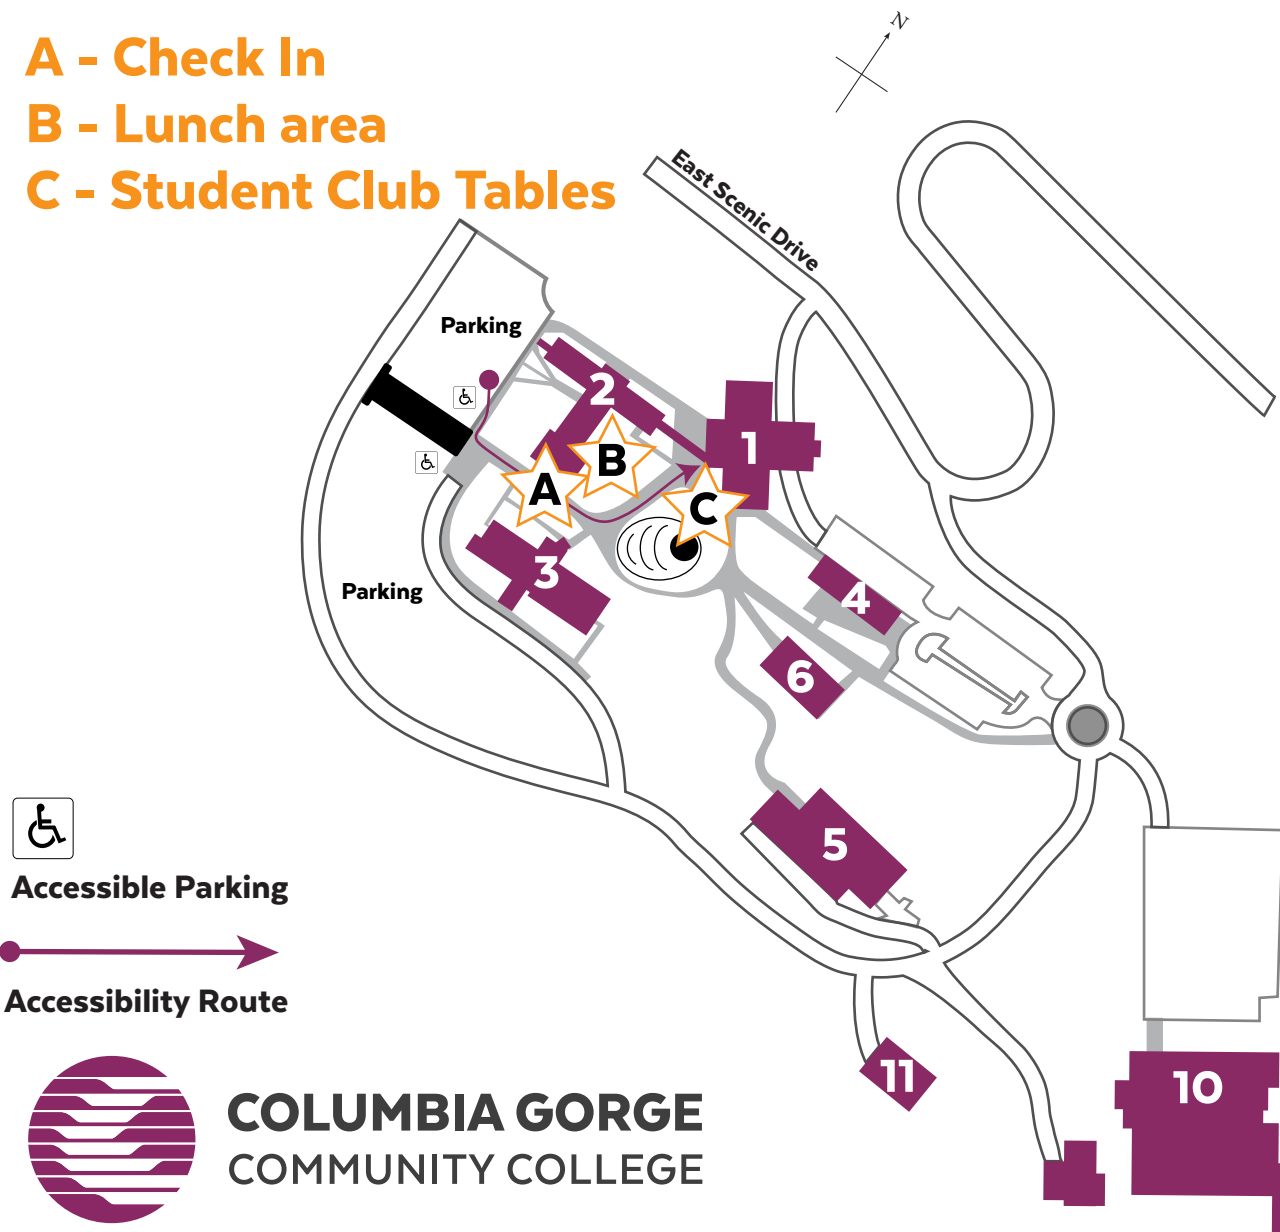

NEW STUDENT ORIENTATION

A - Check In

B - Lunch area

C - Student Club Tables

Building 1

- Classrooms
- Facilities Services
- GED®/Pre-College
- The Hook (CGCC cafe)
- Library & Learning Commons (and The Cove)
- Nursing Simulation Lab
- Student Life

Building 2 (Heath Hall)

- Business Office (Cashier)
- Campus Store (Bookstore)
- Child Care Partners
- Columbia Gorge ESD
- DEI Office
- DEQ
- OSU Extension Service
- Small Business Development Center

Building 3 (Health & Sciences Building)

- Biology Labs
- Chemistry Labs
- Classrooms
- Information Technology Department
- Instructional Services
- Student Services

Building 4

- Art
- Chinook Campus Pantry (free food pantry)

Building 5

- Columbia Gorge Regional Skill Center